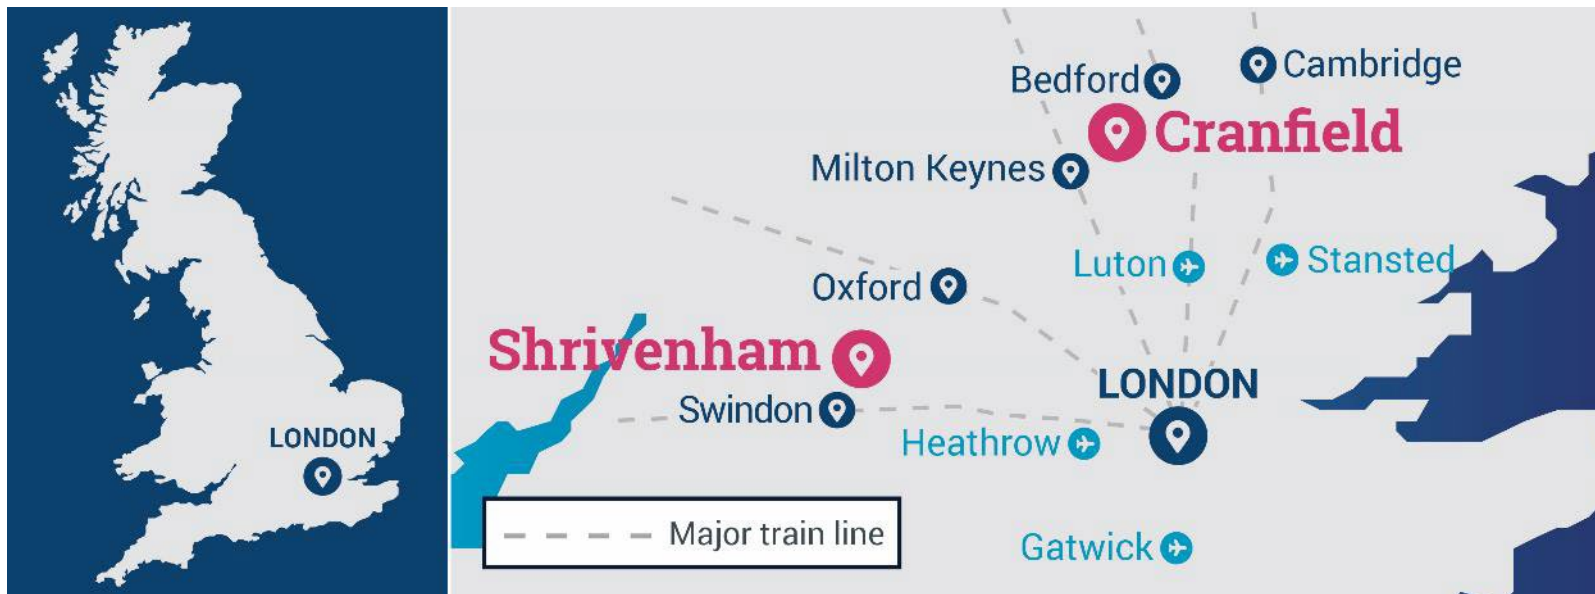

All about Cranfield

Sandra Silva
International Development Manager, Europe

October 2023

Who we are

A specialist postgraduate university located at the heart of the UK, Cranfield's world-class expertise, large-scale facilities and unrivalled industry partnerships are creating leaders in technology and management globally.

Strategically located in the UK

Cranfield University is located within the Oxford to Cambridge Arc (O2C), an initiative launched in 2003 to create an “arc” of innovation and entrepreneurial excellence.

It is also near to Silicone Fen, home to a large cluster of high-tech businesses focusing on software, electronics and biotechnology.

This makes Cranfield University well-located for study and research opportunities as well as future employment prospects.